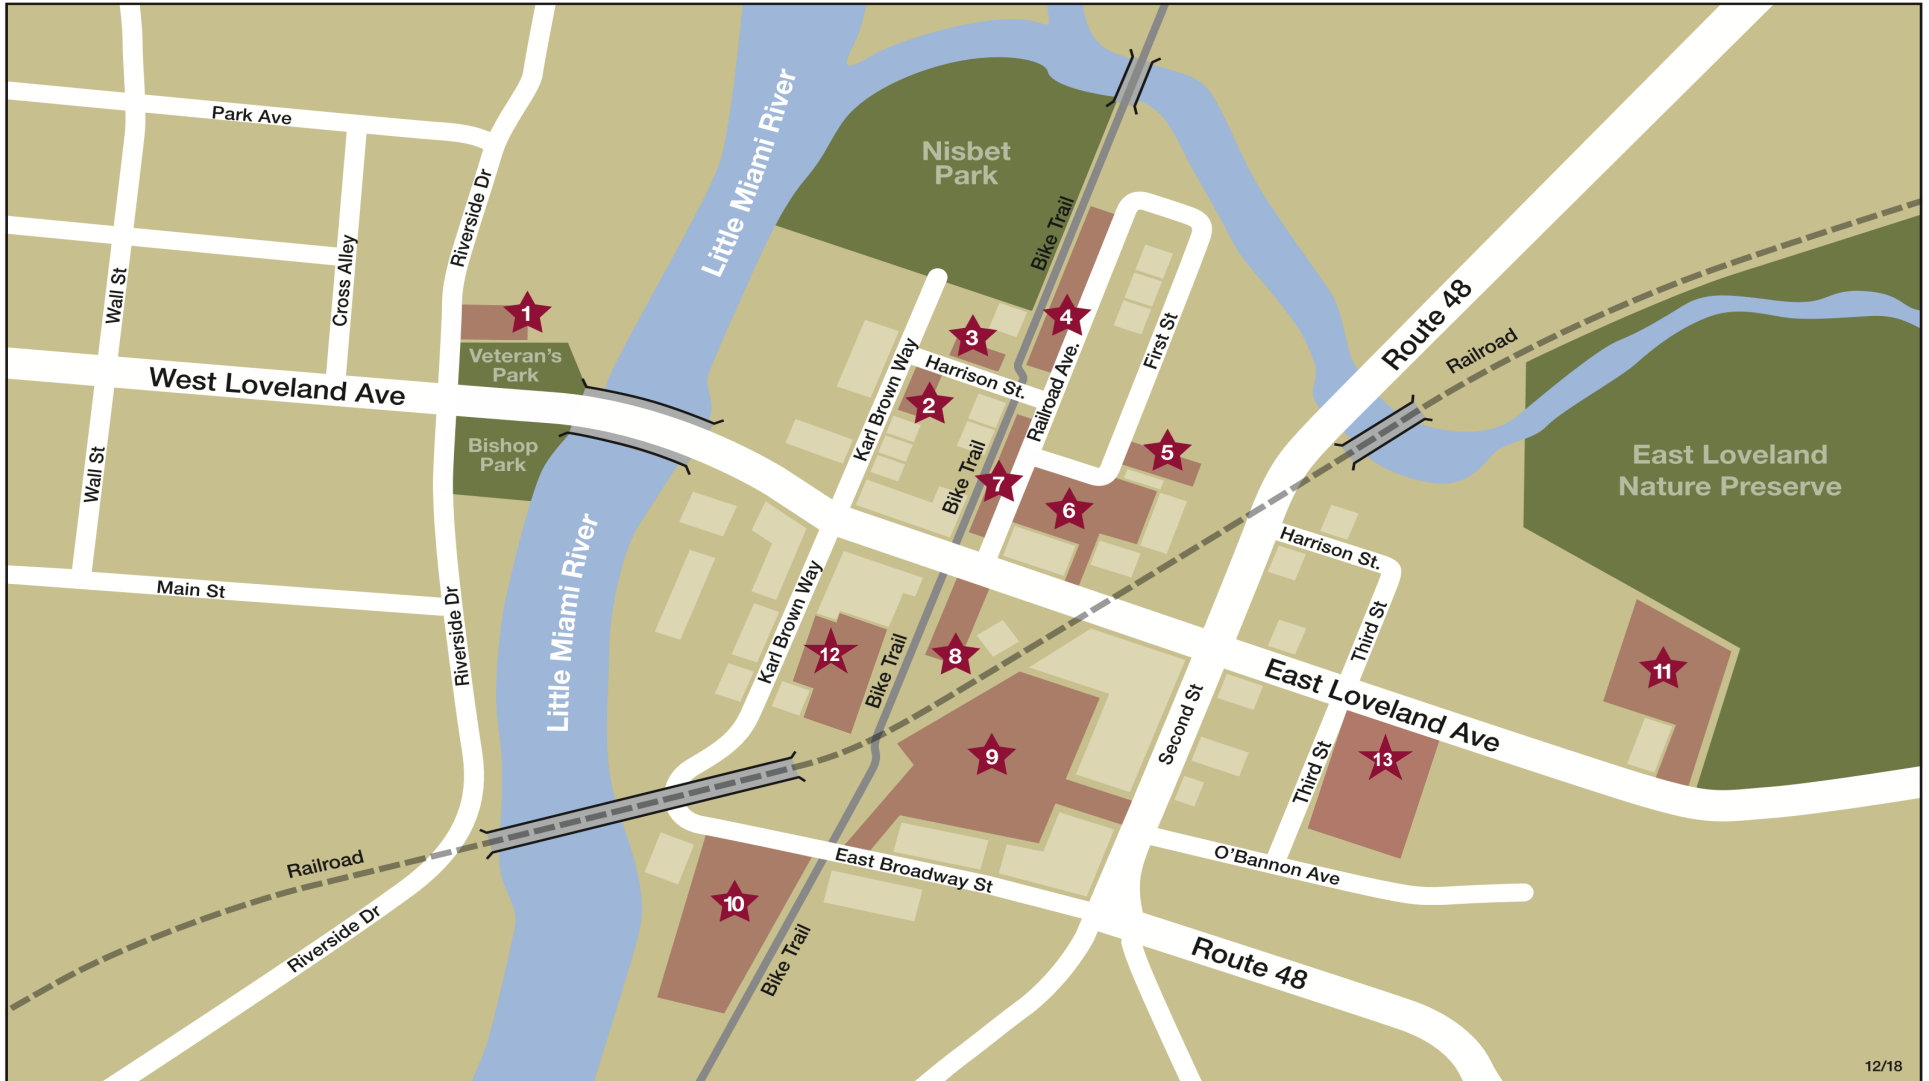

City of Loveland | Public Parking

★ Parking Lots

- | | | | | |
|-----------------------|------------------------------|---------------------|---------------------------------|----------------------------|
| 1. Veteran's Memorial | 4. Nisbet Park | 7. Trail Site | 10. Linda Cox | 13. Masonic Lodge (Gravel) |
| 2. Harrison Street | 5. First Street Lot (Gravel) | 8. Railroad Depot | 11. E. Loveland Nature Preserve | |
| 3. Fireman's Memorial | 6. City Hall/The Works | 9. Loveland Station | 12. Jackson Street Market | |